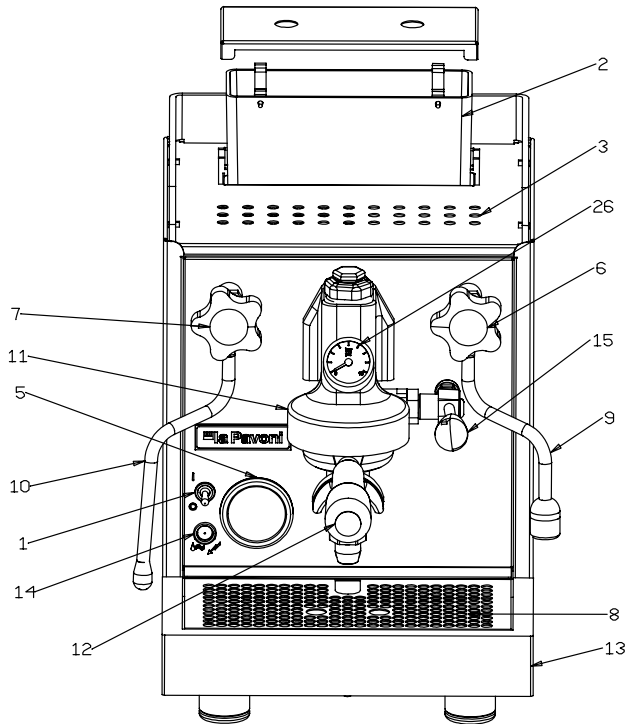

GIOTTO PREMIUM (GIM)

CELLINI EVOLUTION (COV)

CELLINI PREMIUM (CEM)
CELLINI CLASSIC (CCC)

- | | |
|--|--|
| <ul style="list-style-type: none"> 1. ON / OFF switch 2. Water tank 3. Cups warmer 4. Pump pressure gauge 5. Boiler manometer 6. Hot water handle 7. Steam handle 8. Grill tray 9. Hot water jet 10. Steam jet 11. Endowment group 12. Filter holder 13. Drip tray 14. Light ON / OFF indicator and low water in the tank when flashing 15. Lever group endowment | <ul style="list-style-type: none"> 116. Brush for cleaning the brew group 17. Pipe connection to the water network 18. Tamper 19. Coffee measure 20. 1 cup filter 7 gr. 21. 2 cups filter 16 gr. 22. One cup filter holder 23. Two cup filter holder 24. Closed filter 25. Silicone hose to drain water 26. Manometer BPPC (Brewing Pressure Profiling Control) |
|--|--|