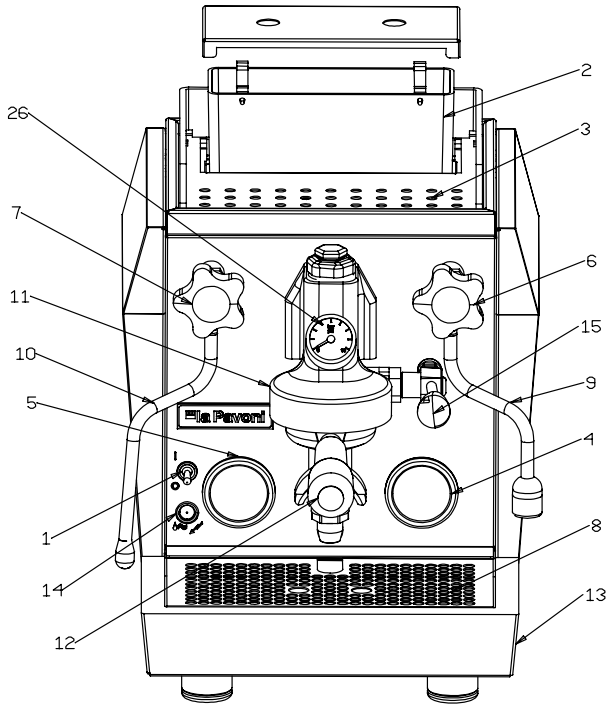

GIOTTO PREMIUM (GIM)

CELLINI EVOLUTION (COV)

CELLINI PREMIUM (CEM)
CELLINI CLASSIC (CCC)

- | | |
|--|--|
| <ul style="list-style-type: none"> 1. ON / OFF switch 2. Water tank 3. Cups warmer 4. Pump pressure gauge 5. Boiler manometer 6. Hot water handle 7. Steam handle 8. Grill tray 9. Hot water jet 10. Steam jet 11. Endowment group 12. Filter holder 13. Drip tray 14. Light ON / OFF indicator and low water in the tank when flashing 15. Lever group endowment | <ul style="list-style-type: none"> 116. Brush for cleaning the brew group 17. Pipe connection to the water network 18. Tamper 19. Coffee measure 20. 1 cup filter 7 gr. 21. 2 cups filter 16 gr. 22. One cup filter holder 23. Two cup filter holder 24. Closed filter 25. Silicone hose to drain water 26. Manometer BPPC (Brewing Pressure Profiling Control) |
|--|--|