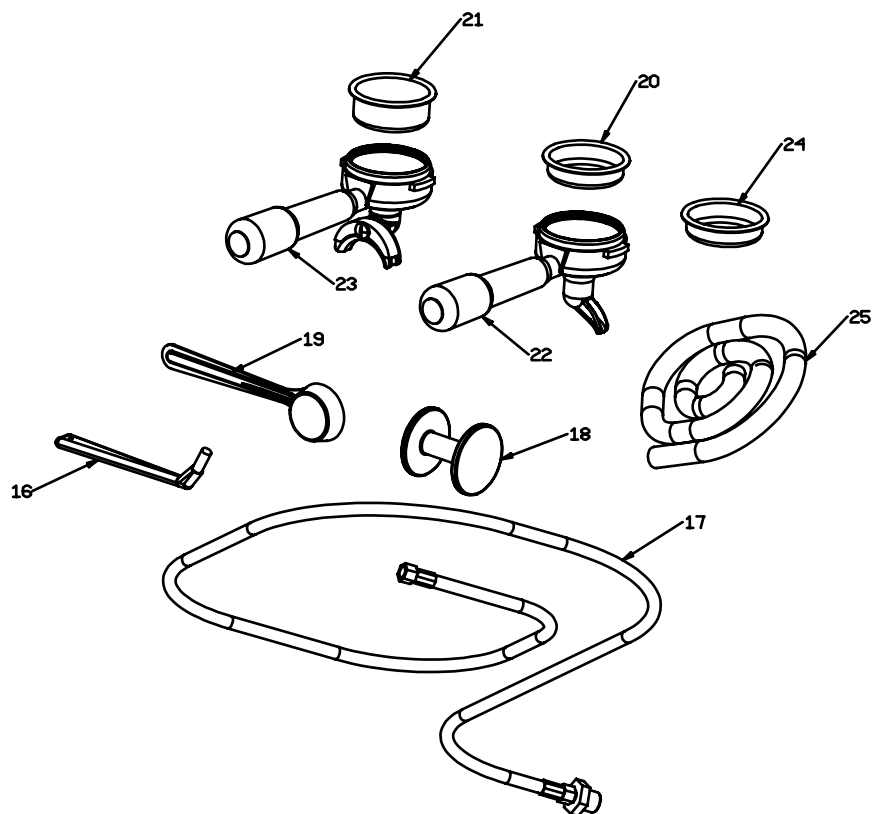

GIOTTO PREMIUM (GIM)

CELLINI EVOLUTION (COV)

CELLINI PREMIUM (CEM)
CELLINI CLASSIC (CCC)

- | | |
|--|--|
| <ul style="list-style-type: none"> 1. ON / OFF switch 2. Water tank 3. Cups warmer 4. Pump pressure gauge 5. Boiler manometer 6. Hot water handle 7. Steam handle 8. Grill tray 9. Hot water jet 10. Steam jet 11. Endowment group 12. Filter holder 13. Drip tray 14. Light ON / OFF indicator and low water in the tank when flashing 15. Lever group endowment | <ul style="list-style-type: none"> 116. Brush for cleaning the brew group 17. Pipe connection to the water network 18. Tamper 19. Coffee measure 20. 1 cup filter 7 gr. 21. 2 cups filter 16 gr. 22. One cup filter holder 23. Two cup filter holder 24. Closed filter 25. Silicone hose to drain water 26. Manometer BPPC (Brewing Pressure Profiling Control) |
|--|--|