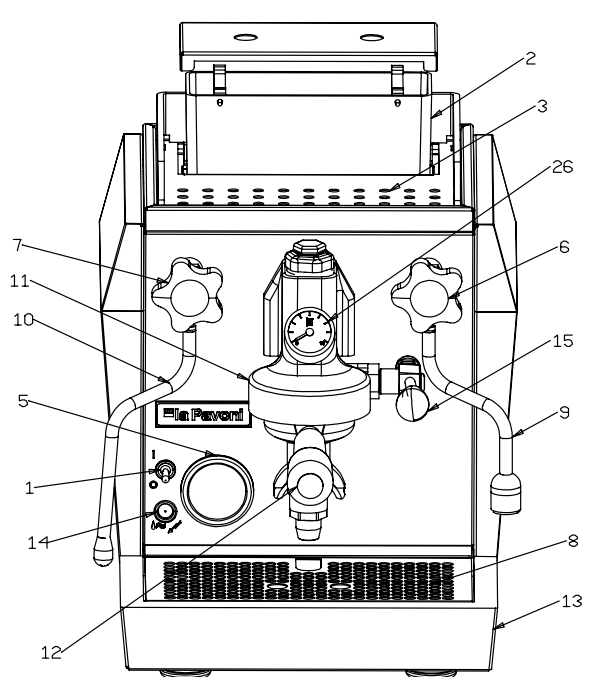

GIOTTO PREMIUM (GIM)

CELLINI EVOLUTION (COV)

CELLINI PREMIUM (CEM)
CELLINI CLASSIC (CCC)

- | | |
|--|--|
| <ul style="list-style-type: none"> 1. ON / OFF switch 2. Water tank 3. Cups warmer 4. Pump pressure gauge 5. Boiler manometer 6. Hot water handle 7. Steam handle 8. Grill tray 9. Hot water jet 10. Steam jet 11. Endowment group 12. Filter holder 13. Drip tray 14. Light ON / OFF indicator and low water in the tank when flashing 15. Lever group endowment | <ul style="list-style-type: none"> 116. Brush for cleaning the brew group 17. Pipe connection to the water network 18. Tamper 19. Coffee measure 20. 1 cup filter 7 gr. 21. 2 cups filter 16 gr. 22. One cup filter holder 23. Two cup filter holder 24. Closed filter 25. Silicone hose to drain water 26. Manometer BPPC (Brewing Pressure Profiling Control) |
|--|--|