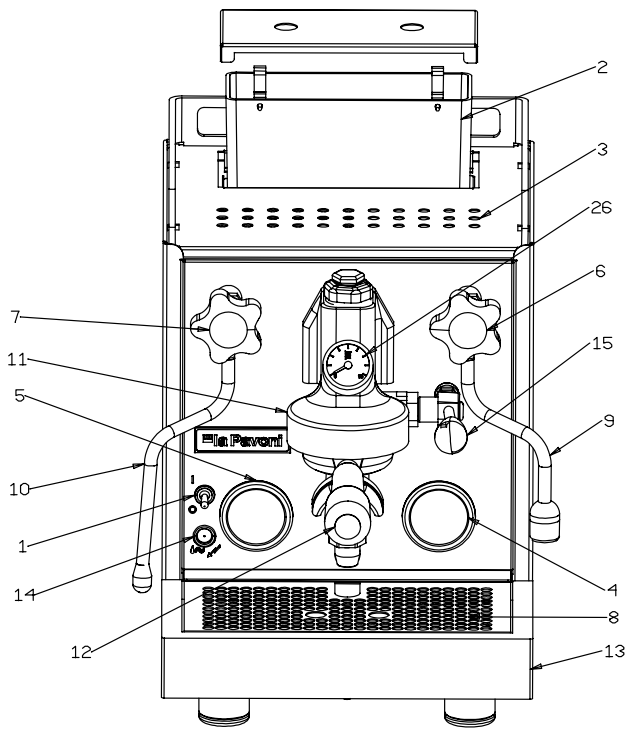

GIOTTO PREMIUM (GIM)

CELLINI EVOLUTION (COV)

CELLINI PREMIUM (CEM)
CELLINI CLASSIC (CCC)

- | | |
|--|--|
| <ul style="list-style-type: none"> 1. ON / OFF switch 2. Water tank 3. Cups warmer 4. Pump pressure gauge 5. Boiler manometer 6. Hot water handle 7. Steam handle 8. Grill tray 9. Hot water jet 10. Steam jet 11. Endowment group 12. Filter holder 13. Drip tray 14. Light ON / OFF indicator and low water in the tank when flashing 15. Lever group endowment | <ul style="list-style-type: none"> 116. Brush for cleaning the brew group 17. Pipe connection to the water network 18. Tamper 19. Coffee measure 20. 1 cup filter 7 gr. 21. 2 cups filter 16 gr. 22. One cup filter holder 23. Two cup filter holder 24. Closed filter 25. Silicone hose to drain water 26. Manometer BPPC (Brewing Pressure Profiling Control) |
|--|--|